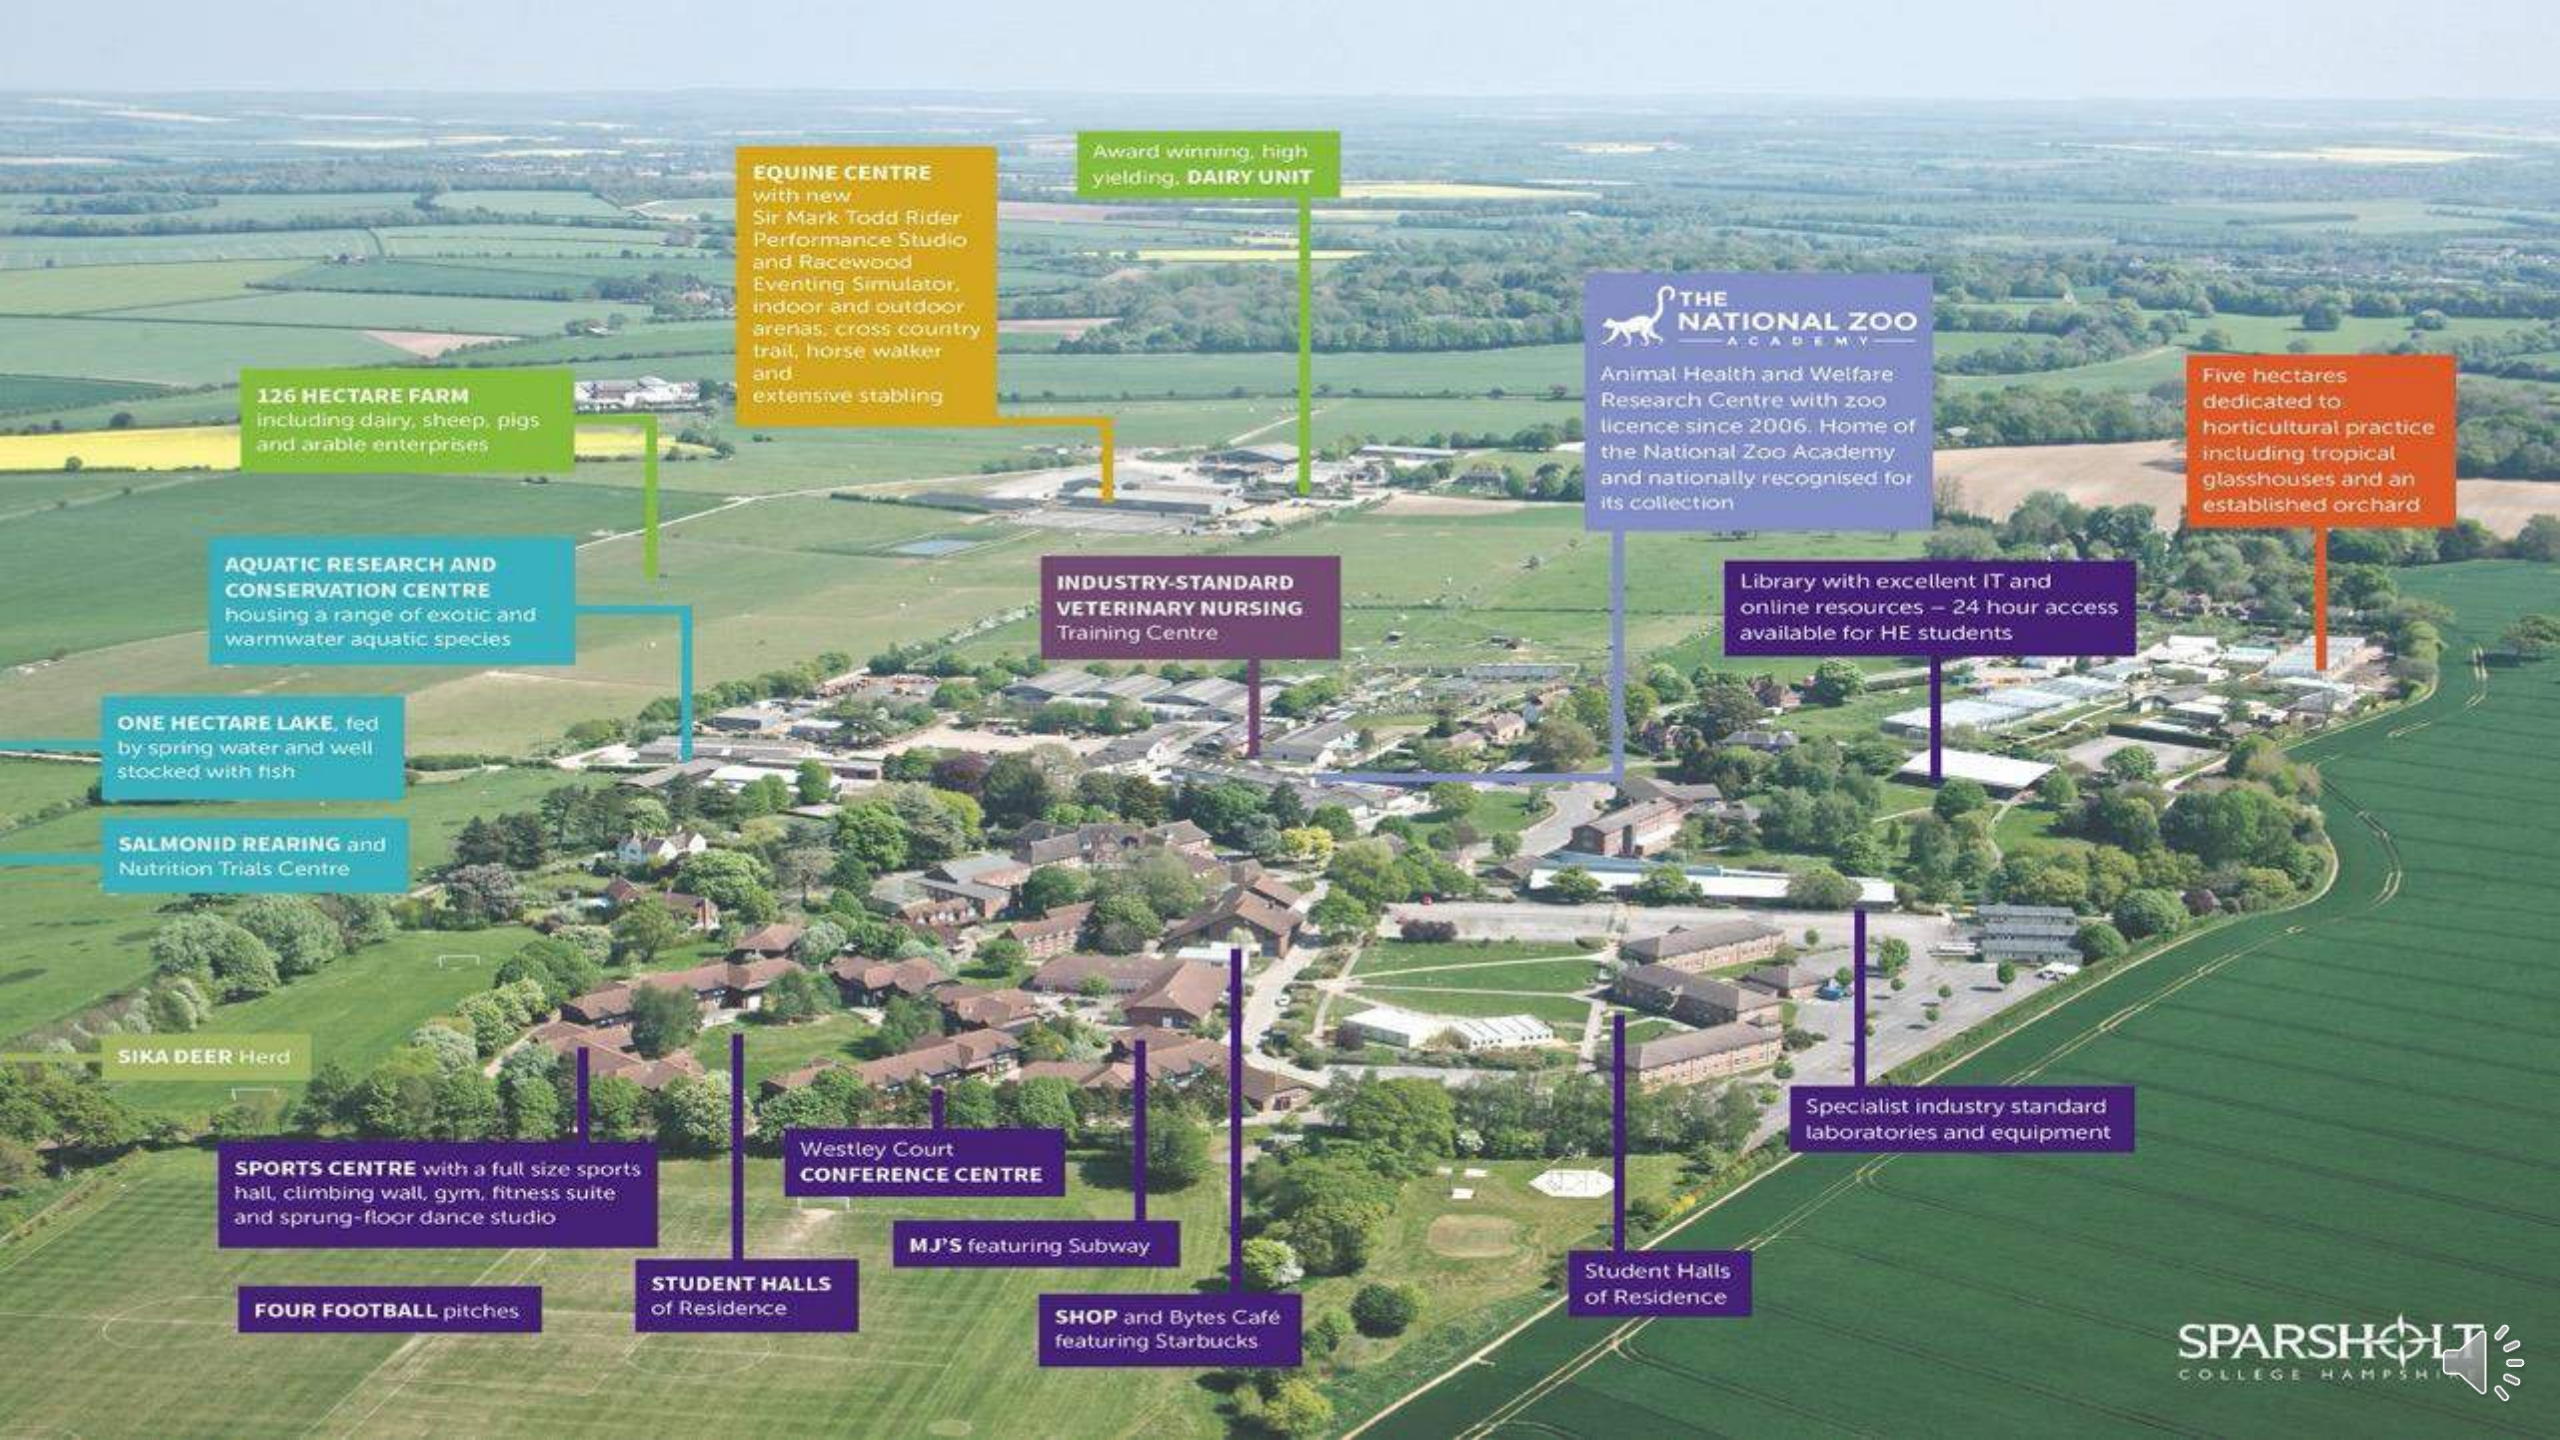

WELCOME TO SPARSHOLT COLLEGE

EQUINE CENTRE
with new Sir Mark Todd Rider Performance Studio and Racewood Eventing Simulator, indoor and outdoor arenas, cross country trail, horse walker and extensive stabling

Award winning, high yielding, **DAIRY UNIT**

126 HECTARE FARM
including dairy, sheep, pigs and arable enterprises

THE NATIONAL ZOO ACADEMY
Animal Health and Welfare Research Centre with zoo licence since 2006. Home of the National Zoo Academy and nationally recognised for its collection

Five hectares dedicated to horticultural practice including tropical glasshouses and an established orchard

AQUATIC RESEARCH AND CONSERVATION CENTRE
housing a range of exotic and warmwater aquatic species

INDUSTRY-STANDARD VETERINARY NURSING
Training Centre

Library with excellent IT and online resources – 24 hour access available for HE students

ONE HECTARE LAKE, fed by spring water and well stocked with fish